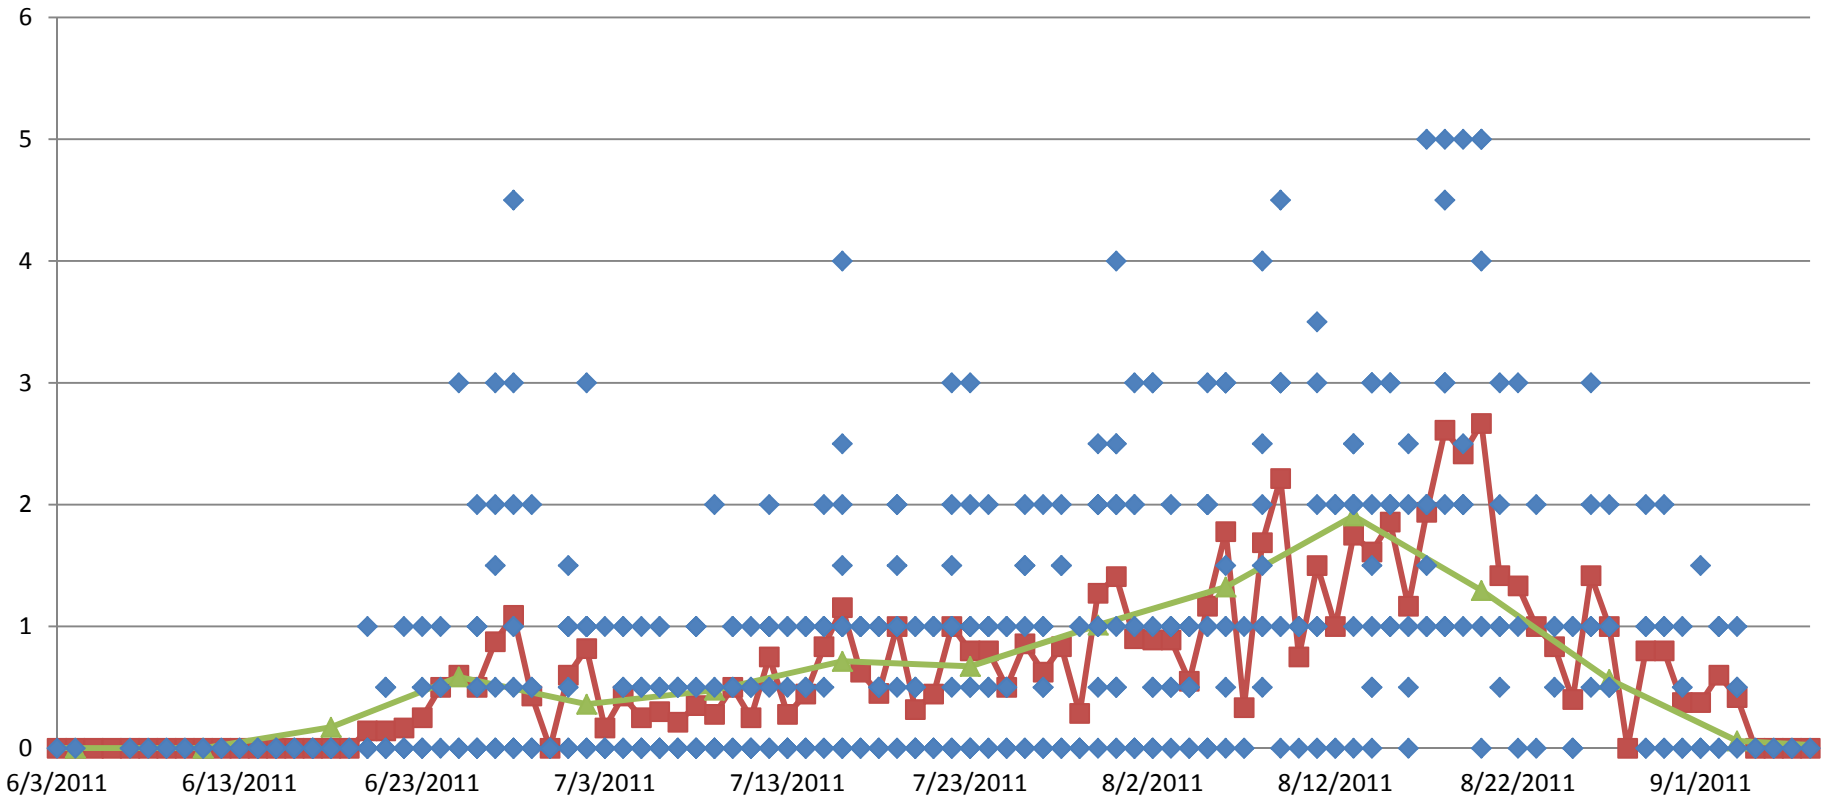

GLOEOTRICHIA DENSITY OBSERVATION DATA – 2011

Great Pond 2011

◆ Daily Gloeo ■ Daily Average ▲ Weekly Average

Long Pond 2011

◆ Gloeo Density ■ Daily Average ▲ Weekly Average

2011

◆ Gloeo Density ■ Daily Average ▲ Weekly Average

GLOEOTRICHIA DENSITY OBSERVATION DATA – GREAT POND AND LONG POND

GLOEOTRICHIA DENSITY OBSERVATION DATA – GREAT POND AND LONG POND

2010

GLOEOTRICHIA DENSITY OBSERVATION VALUES - YEARS 2006 THROUGH 2011

GLOEOTRICHIA DENSITY OBSERVATION VALUES: REPORT PERCENTAGE – YEARS 2006 – 2010