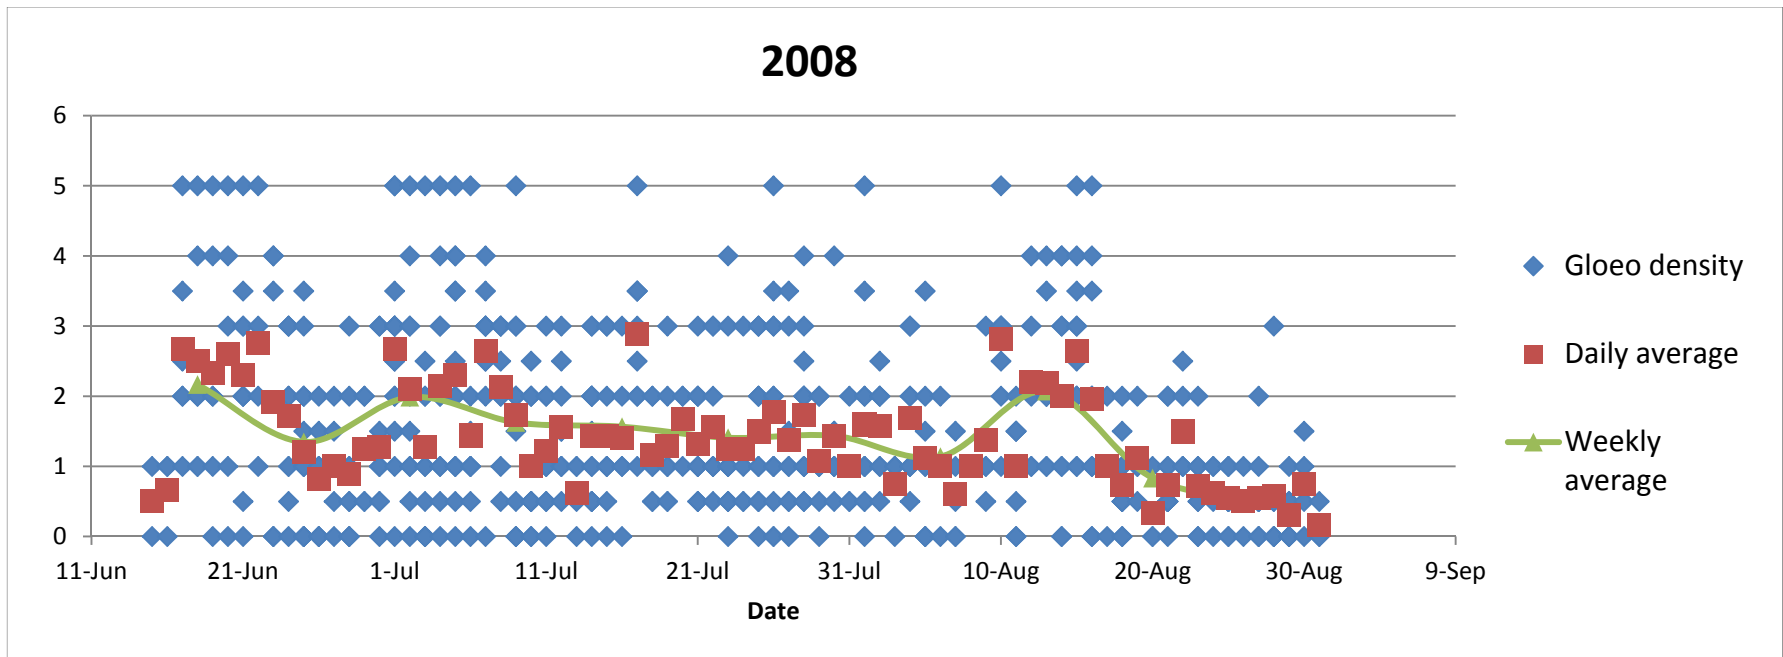

GLOEOTRICHIA DENSITY OBSERVATION DATA – 2011

Great Pond 2011

◆ Daily Gloeo ■ Daily Average ▲ Weekly Average

Long Pond 2011

◆ Gloeo Density ■ Daily Average ▲ Weekly Average

2011

◆ Gloeo Density ■ Daily Average ▲ Weekly Average

GLOEOTRICHIA DENSITY OBSERVATION DATA – GREAT POND AND LONG POND

GLOEOTRICHIA DENSITY OBSERVATION DATA – GREAT POND AND LONG POND

2010

GLOEOTRICHIA DENSITY OBSERVATION VALUES - YEARS 2006 THROUGH 2011

GLOEOTRICHIA DENSITY OBSERVATION VALUES: REPORT PERCENTAGE – YEARS 2006 – 2010