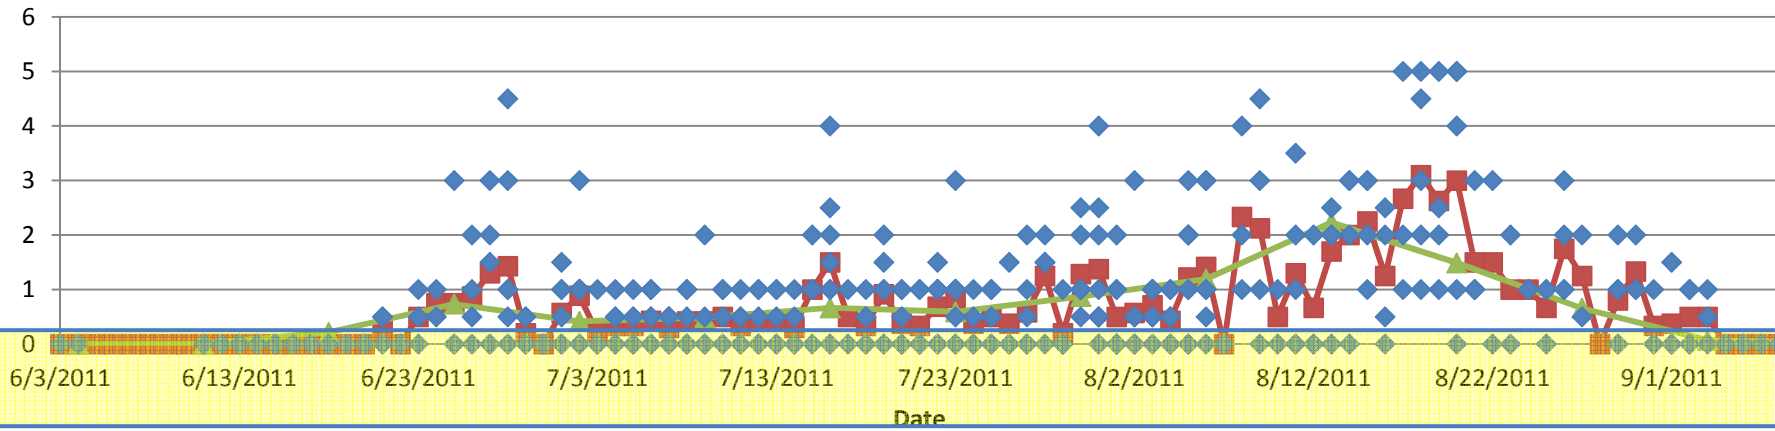

GLOEOTRICHIA DENSITY OBSERVATION DATA – 2011

Great Pond 2011

◆ Daily Gloeo ■ Daily Average ▲ Weekly Average

Long Pond 2011

◆ Gloeo Density ■ Daily Average ▲ Weekly Average

2011

◆ Gloeo Density ■ Daily Average ▲ Weekly Average

GLOEOTRICHIA DENSITY OBSERVATION DATA – GREAT POND AND LONG POND

GLOEOTRICHIA DENSITY OBSERVATION DATA – GREAT POND AND LONG POND

2010

GLOEOTRICHIA DENSITY OBSERVATION VALUES - YEARS 2006 THROUGH 2011

GLOEOTRICHIA DENSITY OBSERVATION VALUES: REPORT PERCENTAGE – YEARS 2006 – 2010