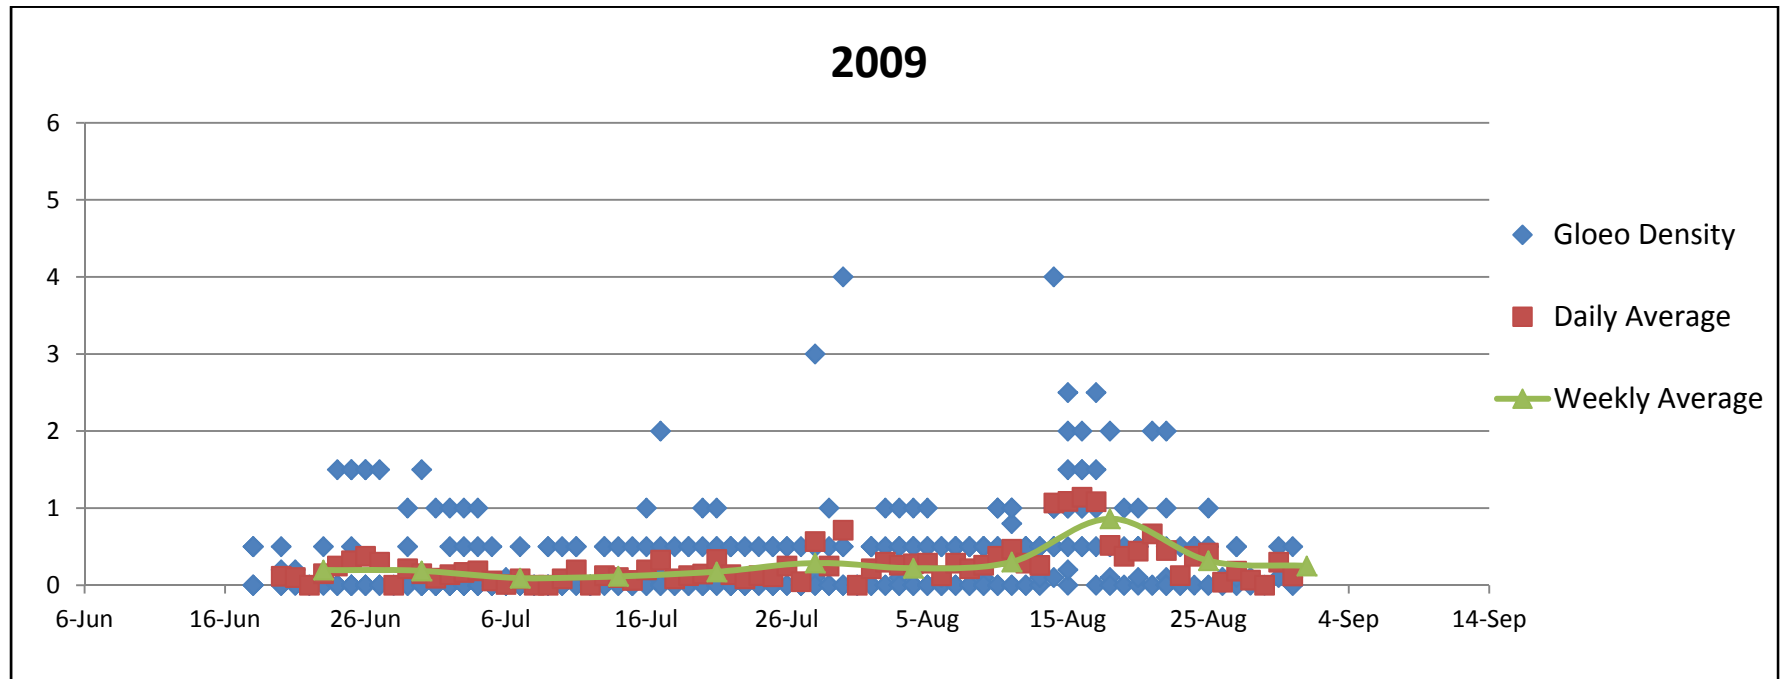

GLOEOTRICHIA DENSITY OBSERVATION DATA – 2011

Great Pond 2011

◆ Daily Gloeo ■ Daily Average ▲ Weekly Average

Long Pond 2011

◆ Gloeo Density ■ Daily Average ▲ Weekly Average

2011

◆ Gloeo Density ■ Daily Average ▲ Weekly Average

GLOEOTRICHIA DENSITY OBSERVATION DATA – GREAT POND AND LONG POND

GLOEOTRICHIA DENSITY OBSERVATION DATA – GREAT POND AND LONG POND

2010

GLOEOTRICHIA DENSITY OBSERVATION VALUES - YEARS 2006 THROUGH 2011

GLOEOTRICHIA DENSITY OBSERVATION VALUES: REPORT PERCENTAGE – YEARS 2006 – 2010