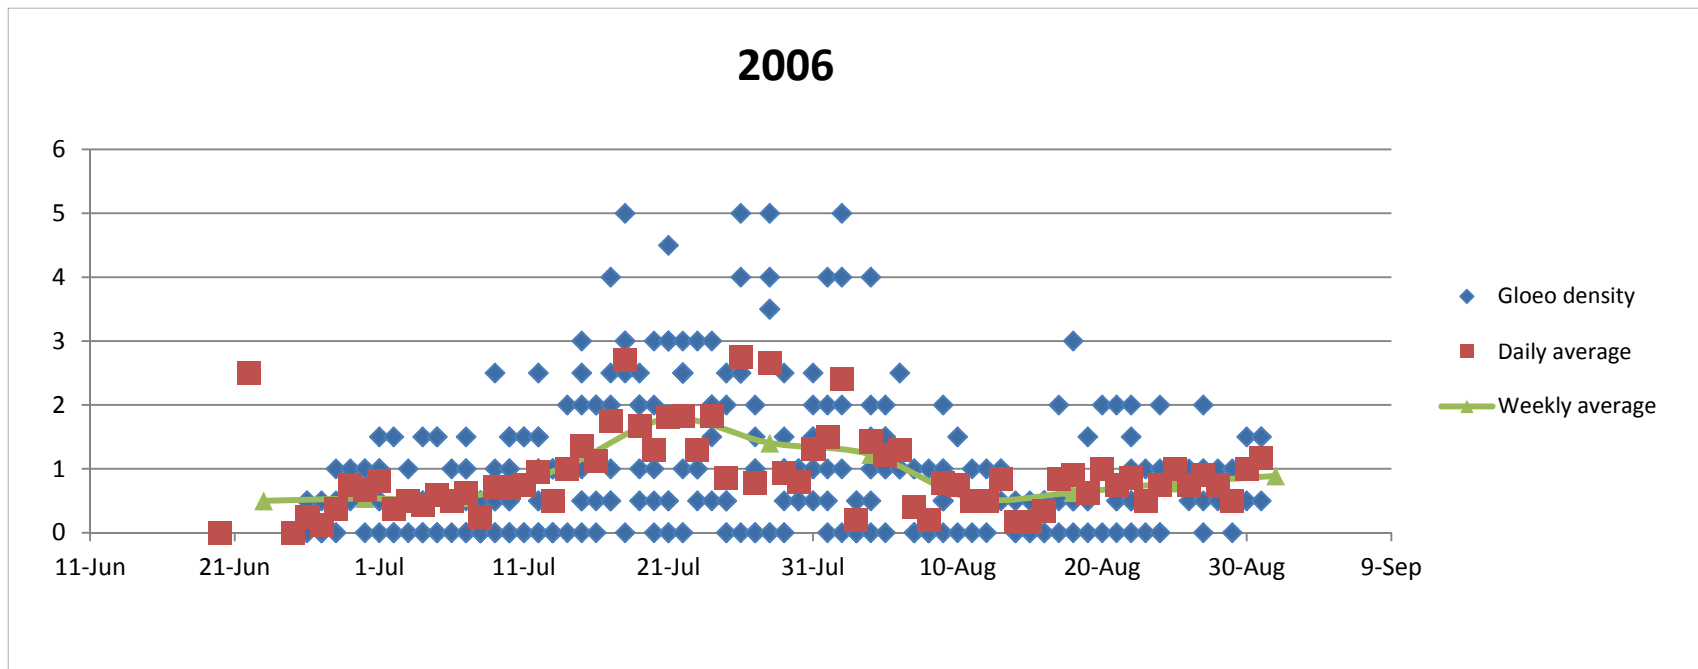

GLOEOTRICHIA DENSITY OBSERVATION DATA – 2011

Great Pond 2011

◆ Daily Gloeo ■ Daily Average ▲ Weekly Average

Long Pond 2011

◆ Gloeo Density ■ Daily Average ▲ Weekly Average

2011

◆ Gloeo Density ■ Daily Average ▲ Weekly Average

GLOEOTRICHIA DENSITY OBSERVATION DATA – GREAT POND AND LONG POND

GLOEOTRICHIA DENSITY OBSERVATION DATA – GREAT POND AND LONG POND

2010

GLOEOTRICHIA DENSITY OBSERVATION VALUES - YEARS 2006 THROUGH 2011

GLOEOTRICHIA DENSITY OBSERVATION VALUES: REPORT PERCENTAGE – YEARS 2006 – 2010