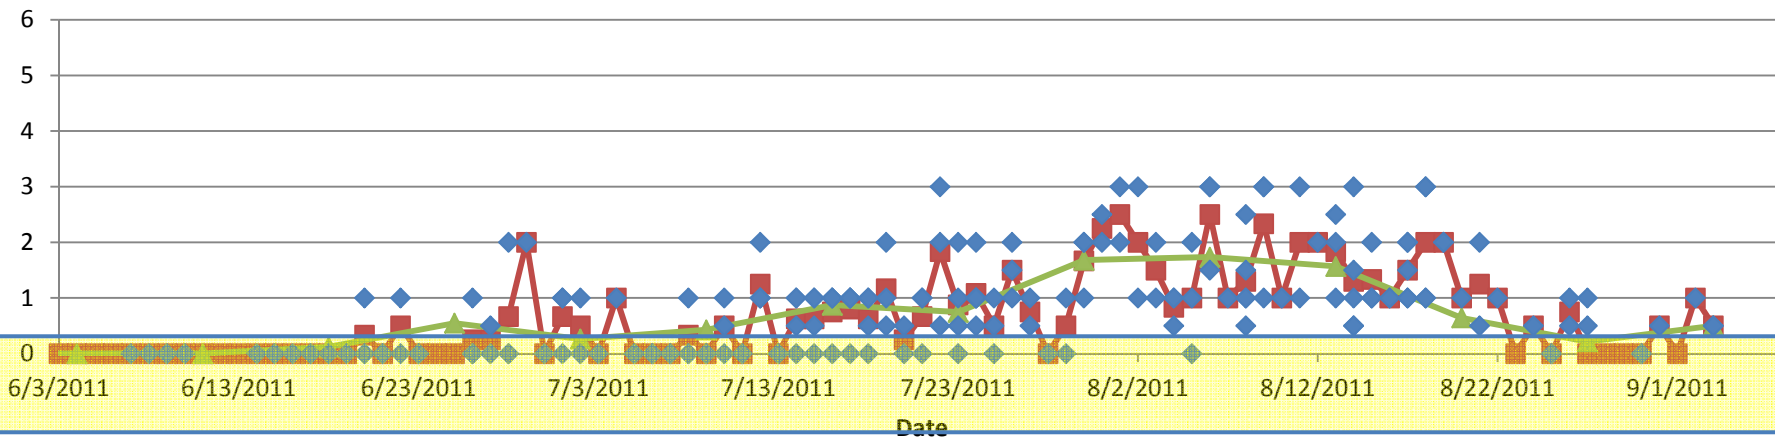

GLOEOTRICHIA DENSITY OBSERVATION DATA – 2011

Great Pond 2011

◆ Daily Gloeo ■ Daily Average ▲ Weekly Average

Long Pond 2011

◆ Gloeo Density ■ Daily Average ▲ Weekly Average

2011

◆ Gloeo Density ■ Daily Average ▲ Weekly Average

GLOEOTRICHIA DENSITY OBSERVATION DATA – GREAT POND AND LONG POND

GLOEOTRICHIA DENSITY OBSERVATION DATA – GREAT POND AND LONG POND

2010

GLOEOTRICHIA DENSITY OBSERVATION VALUES - YEARS 2006 THROUGH 2011

GLOEOTRICHIA DENSITY OBSERVATION VALUES: REPORT PERCENTAGE – YEARS 2006 – 2010