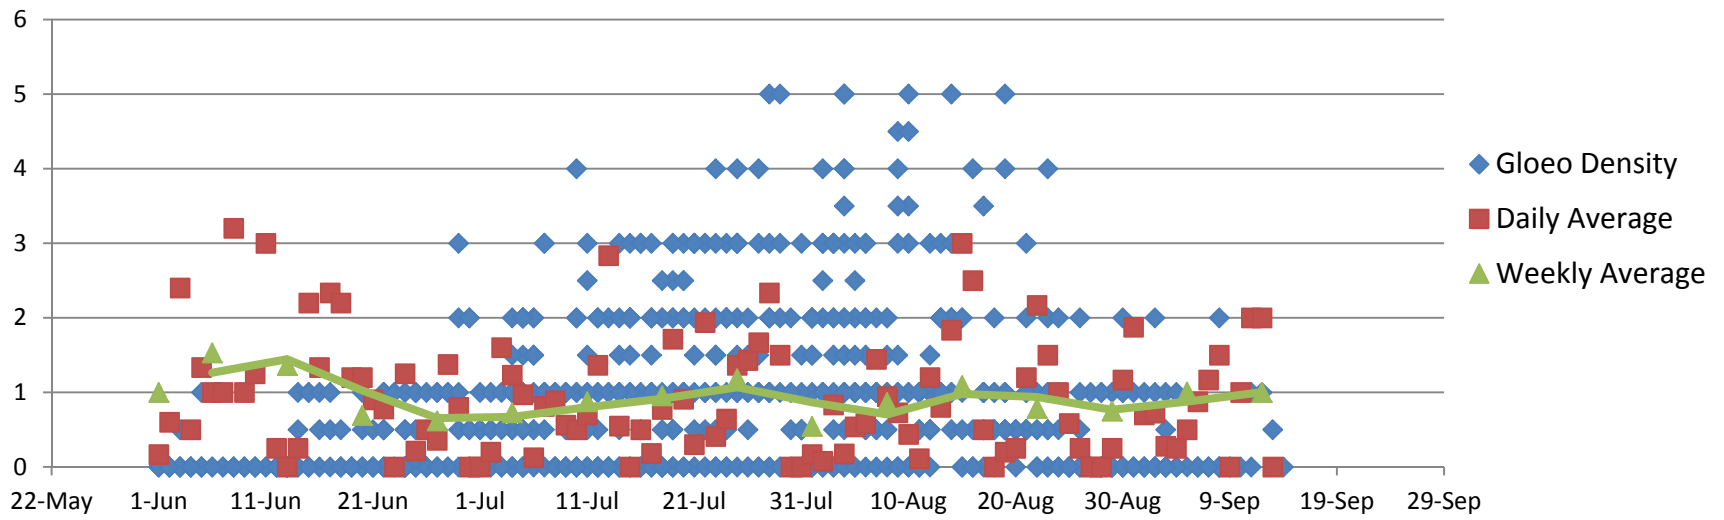

GLOEOTRICHIA DENSITY OBSERVATION DATA – 2011

Great Pond 2011

◆ Daily Gloeo ■ Daily Average ▲ Weekly Average

Long Pond 2011

◆ Gloeo Density ■ Daily Average ▲ Weekly Average

2011

◆ Gloeo Density ■ Daily Average ▲ Weekly Average

GLOEOTRICHIA DENSITY OBSERVATION DATA – GREAT POND AND LONG POND

GLOEOTRICHIA DENSITY OBSERVATION DATA – GREAT POND AND LONG POND

2010

GLOEOTRICHIA DENSITY OBSERVATION VALUES - YEARS 2006 THROUGH 2011

GLOEOTRICHIA DENSITY OBSERVATION VALUES: REPORT PERCENTAGE – YEARS 2006 – 2010

PERCENTAGE OF DENSITY VALUES REPORTED BY YEAR