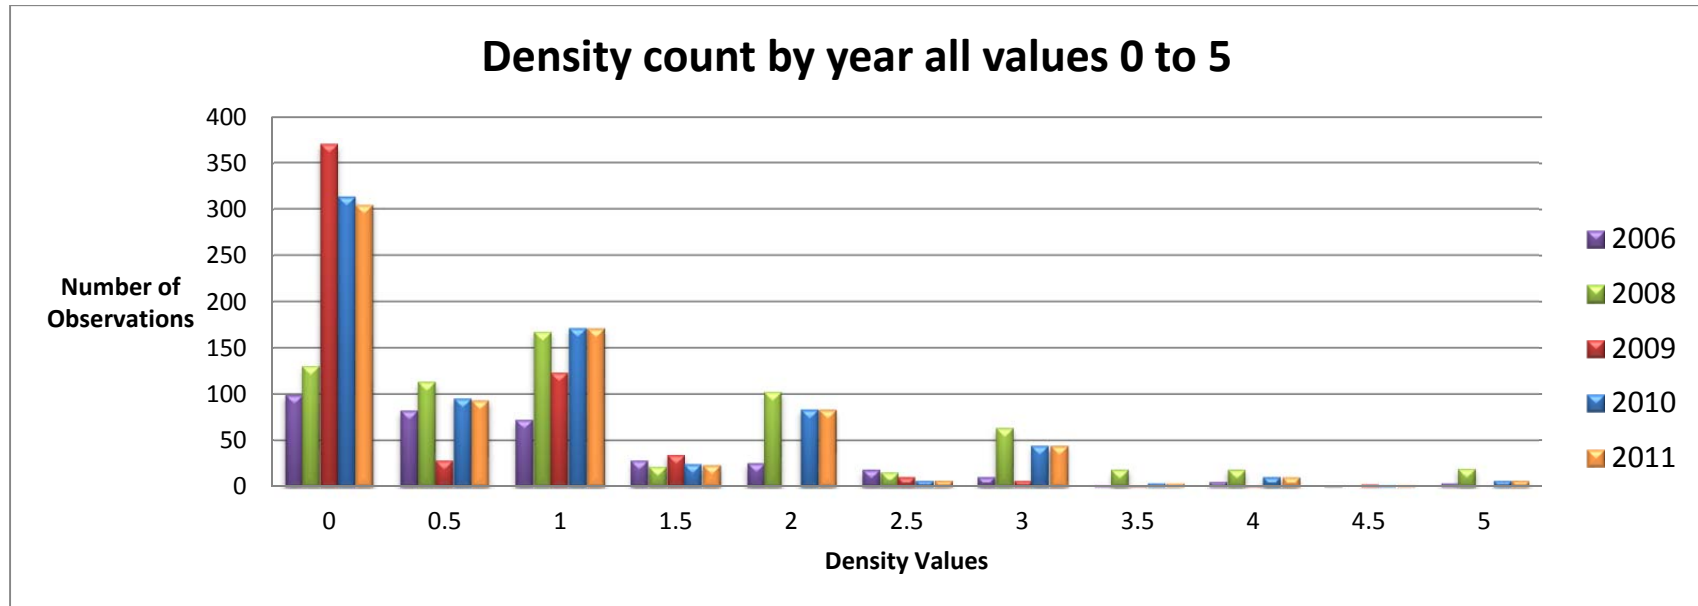

GLOEOTRICHIA DENSITY OBSERVATION DATA – GREAT POND AND LONG POND

GLOEOTRICHIA DENSITY OBSERVATION DATA – GREAT POND AND LONG POND

2010

GLOEOTRICHIA DENSITY OBSERVATION VALUES - YEARS 2006 THROUGH 2011

GLOEOTRICHIA DENSITY OBSERVATION VALUES: REPORT PERCENTAGE – YEARS 2006 – 2010

PERCENTAGE OF DENSITY VALUES REPORTED BY YEAR