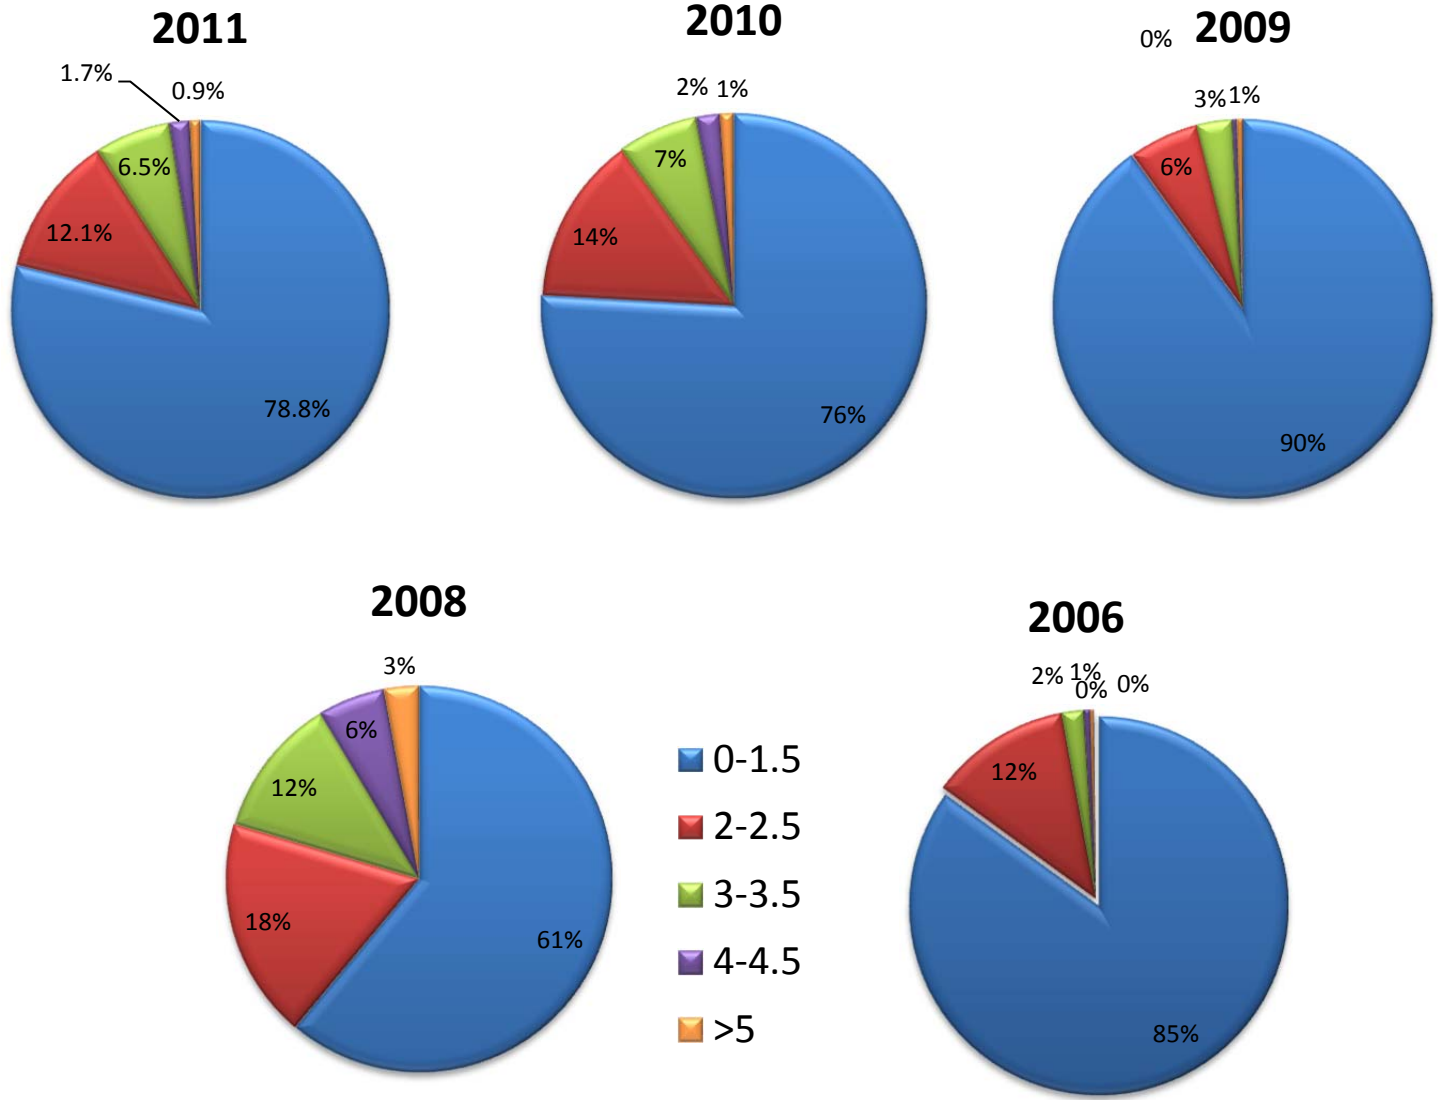

GLOEOTRICHIA DENSITY OBSERVATION DATA – 2011

Great Pond 2011

◆ Daily Gloeo ■ Daily Average ▲ Weekly Average

Long Pond 2011

◆ Gloeo Density ■ Daily Average ▲ Weekly Average

2011

◆ Gloeo Density ■ Daily Average ▲ Weekly Average

GLOEOTRICHIA DENSITY OBSERVATION DATA – GREAT POND AND LONG POND

GLOEOTRICHIA DENSITY OBSERVATION DATA – GREAT POND AND LONG POND

2010

GLOEOTRICHIA DENSITY OBSERVATION VALUES - YEARS 2006 THROUGH 2011

GLOEOTRICHIA DENSITY OBSERVATION VALUES: REPORT PERCENTAGE – YEARS 2006 – 2010

PERCENTAGE OF DENSITY VALUES REPORTED BY YEAR