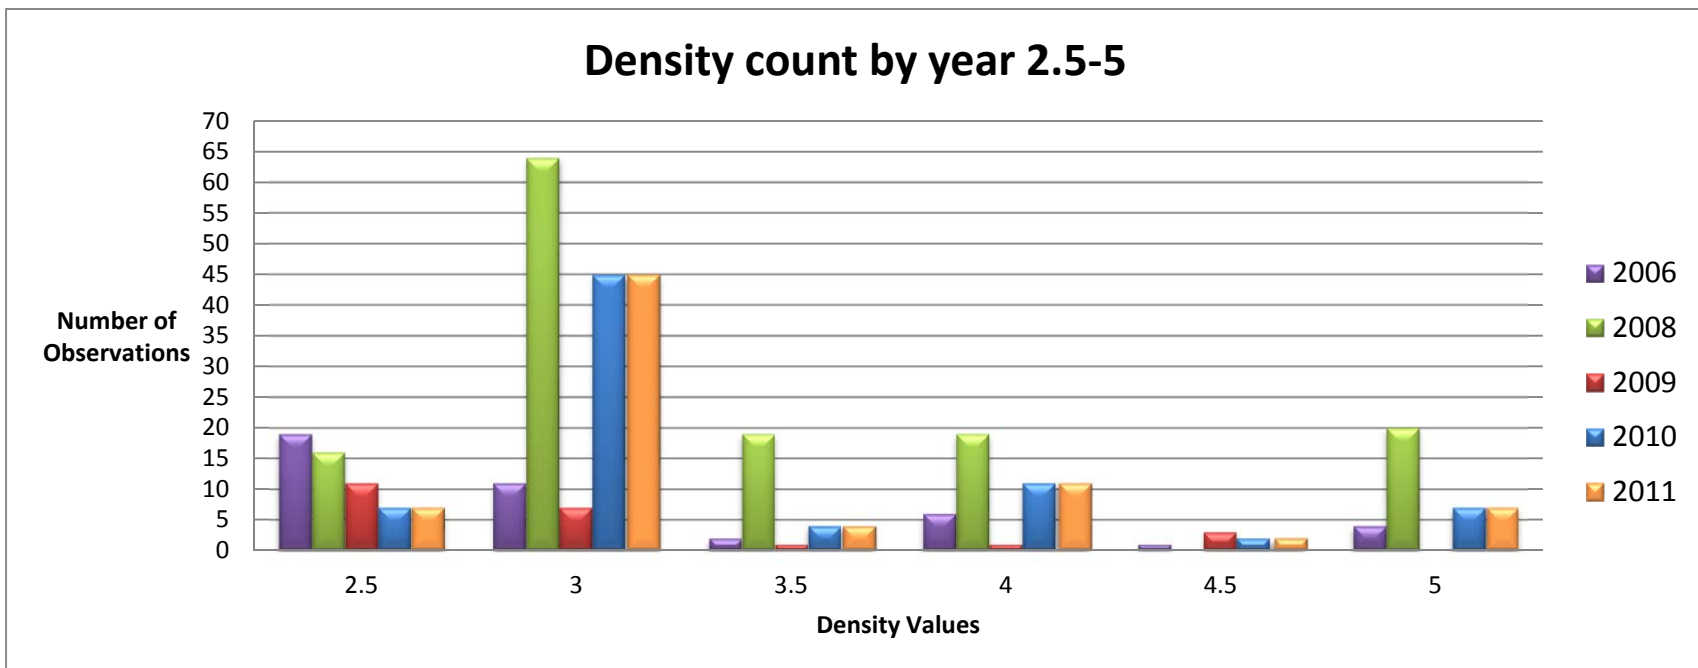

GLOEOTRICHIA DENSITY OBSERVATION DATA – GREAT POND AND LONG POND

GLOEOTRICHIA DENSITY OBSERVATION DATA – GREAT POND AND LONG POND

2010

GLOEOTRICHIA DENSITY OBSERVATION VALUES - YEARS 2006 THROUGH 2011

GLOEOTRICHIA DENSITY OBSERVATION VALUES: REPORT PERCENTAGE – YEARS 2006 – 2010

PERCENTAGE OF DENSITY VALUES REPORTED BY YEAR